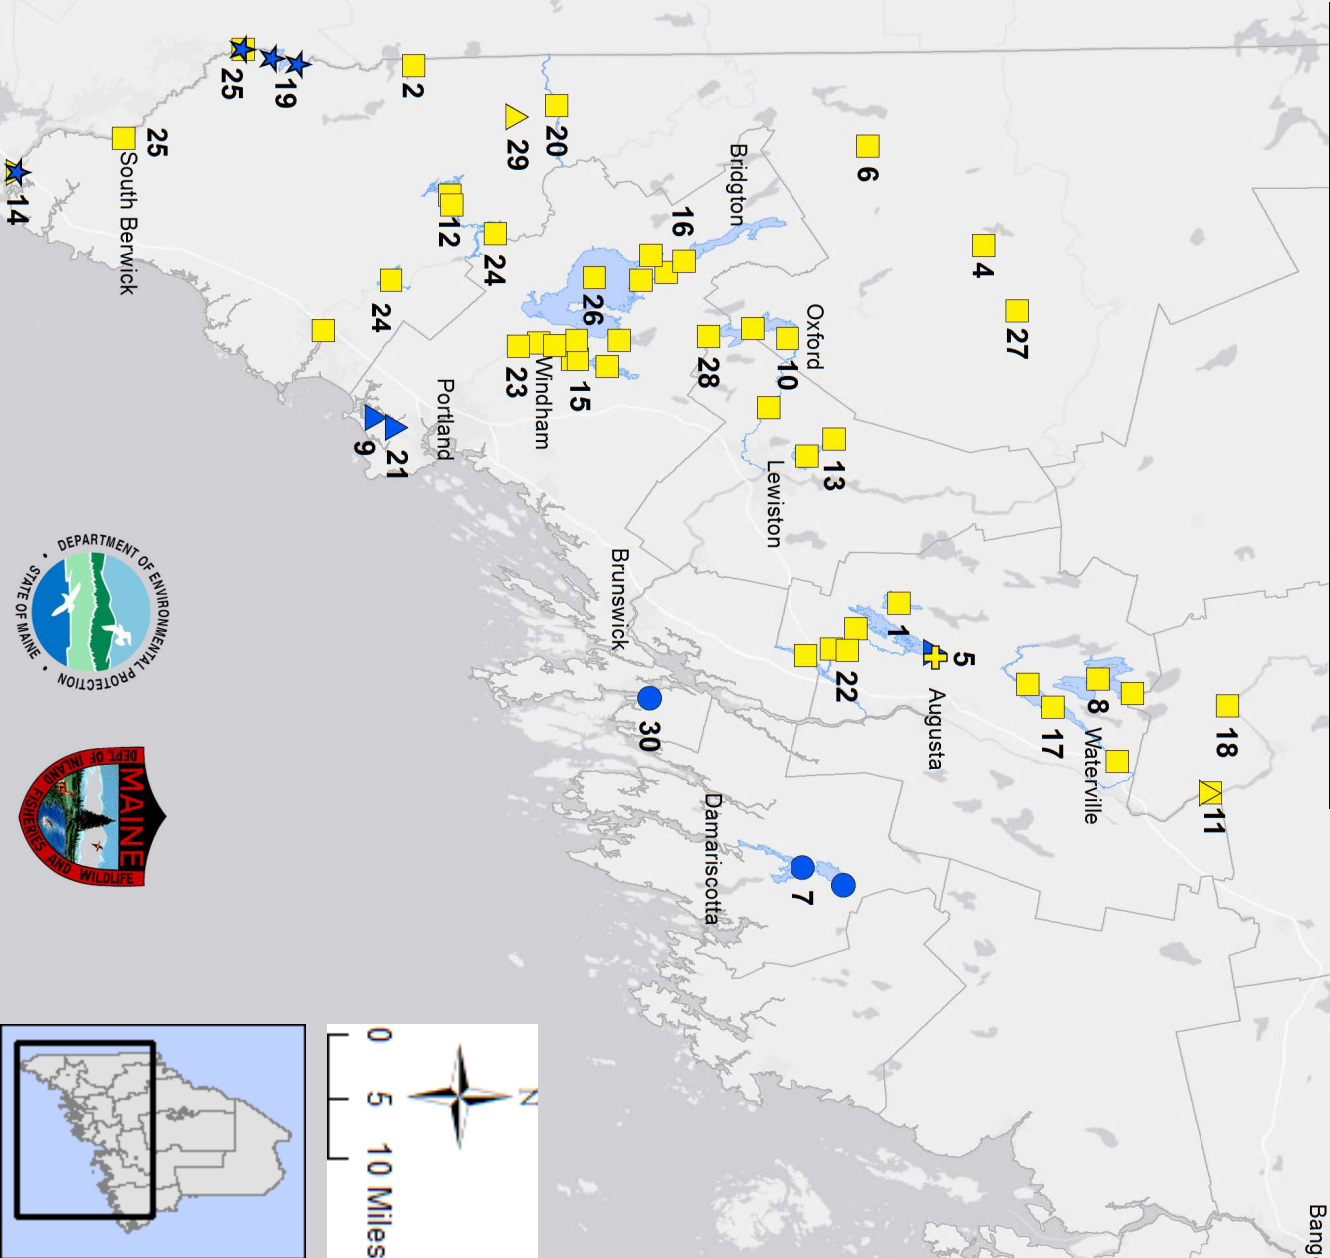

**STOP AQUATIC
HITCHHIKERS**

MAINE DEPARTMENT OF
ENVIRONMENTAL PROTECTION
www.maine.gov/dep/water/invasives
2020

Invasive Aquatic Plants

Maine Public Waters, January 2020

- Variable Leaf Milfoil (VLM)
- ▲ Curly Leaf Pondweed (CLP)
- ⊕ European Frog's Bit (EFB)
- ★ Brittle watermyrph (BW) (aka European naiad)
- Hydrilla (HYD)
- ▲ Eurasian Water Milfoil (EWM)

Infested Waterbodies	
1	Annabessacook Lake VLM
2	Balch Pond VLM
3	Big Lake VLM
4	Bryant Pond VLM
5	Cobbossee Lake EWM, EFB VLM
6	Cushman Pond VLM
7	Damariscotta Lake and Davis Stream HYD
8	Great Pond and Great Meadow Stream VLM
9	Grondin Pond EWM
10	Hogan Pond and Little Androscoggin River VLM
11	Kennebec River CLP, VLM
12	Lake Arrowhead and Little Ossipee River VLM
13	Lake Auburn and The Basin VLM
14	Legion Pond BW, CLP VLM
15	Little Sebago Lake VLM
16	Long Lake and Brandy Pond VLM
17	Messalonskee Lake VLM
18	Mill Stream (Norridge wock) VLM
19	Northeast Pond and Milton Pond BW
20	Ossipee River (Porter, Parsonsfield) VLM
21	Pleasant Hill Pond EWM
22	Pleasant Pond and Cobbossee Stream VLM
23	Presumpscot River Includes Hershoe Pond and Purgatory Stream VLM
24	Saco River (Limington to Biddeford) VLM
25	Salmon Falls River VLM
26	Salmon Falls Reservoir (VLM only), Spaulding Pond BW, VLM
27	Sebago Lake Includes Sebago Cove, Songa River, and Panther Run VLM
28	Thompson Lake and The Heath VLM
29	West Pond CLP
30	Woolwich Ponds HYD